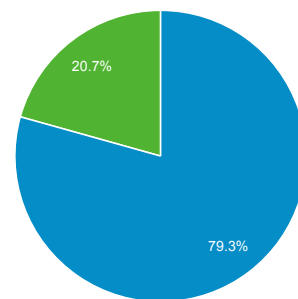

Oct 8, 2013 - Apr 16, 2014

Audience Overview

All Sessions
100.00%

Overview

Sessions
42,741

Users
33,925

Pageviews
100,760

Pages / Session
2.36

Avg. Session Duration
00:02:13

Bounce Rate
58.37%

% New Sessions
79.19%

■ New Visitor ■ Returning Visitor

Language	Sessions	% Sessions
1. en-us	26,020	60.88%
2. c	6,578	15.39%
3. ar	3,043	7.12%
4. en-gb	2,639	6.17%
5. ar-ae	980	2.29%
6. fr	624	1.46%
7. ar-sa	554	1.30%
8. en	412	0.96%
9. ru	135	0.32%
10. de	129	0.30%