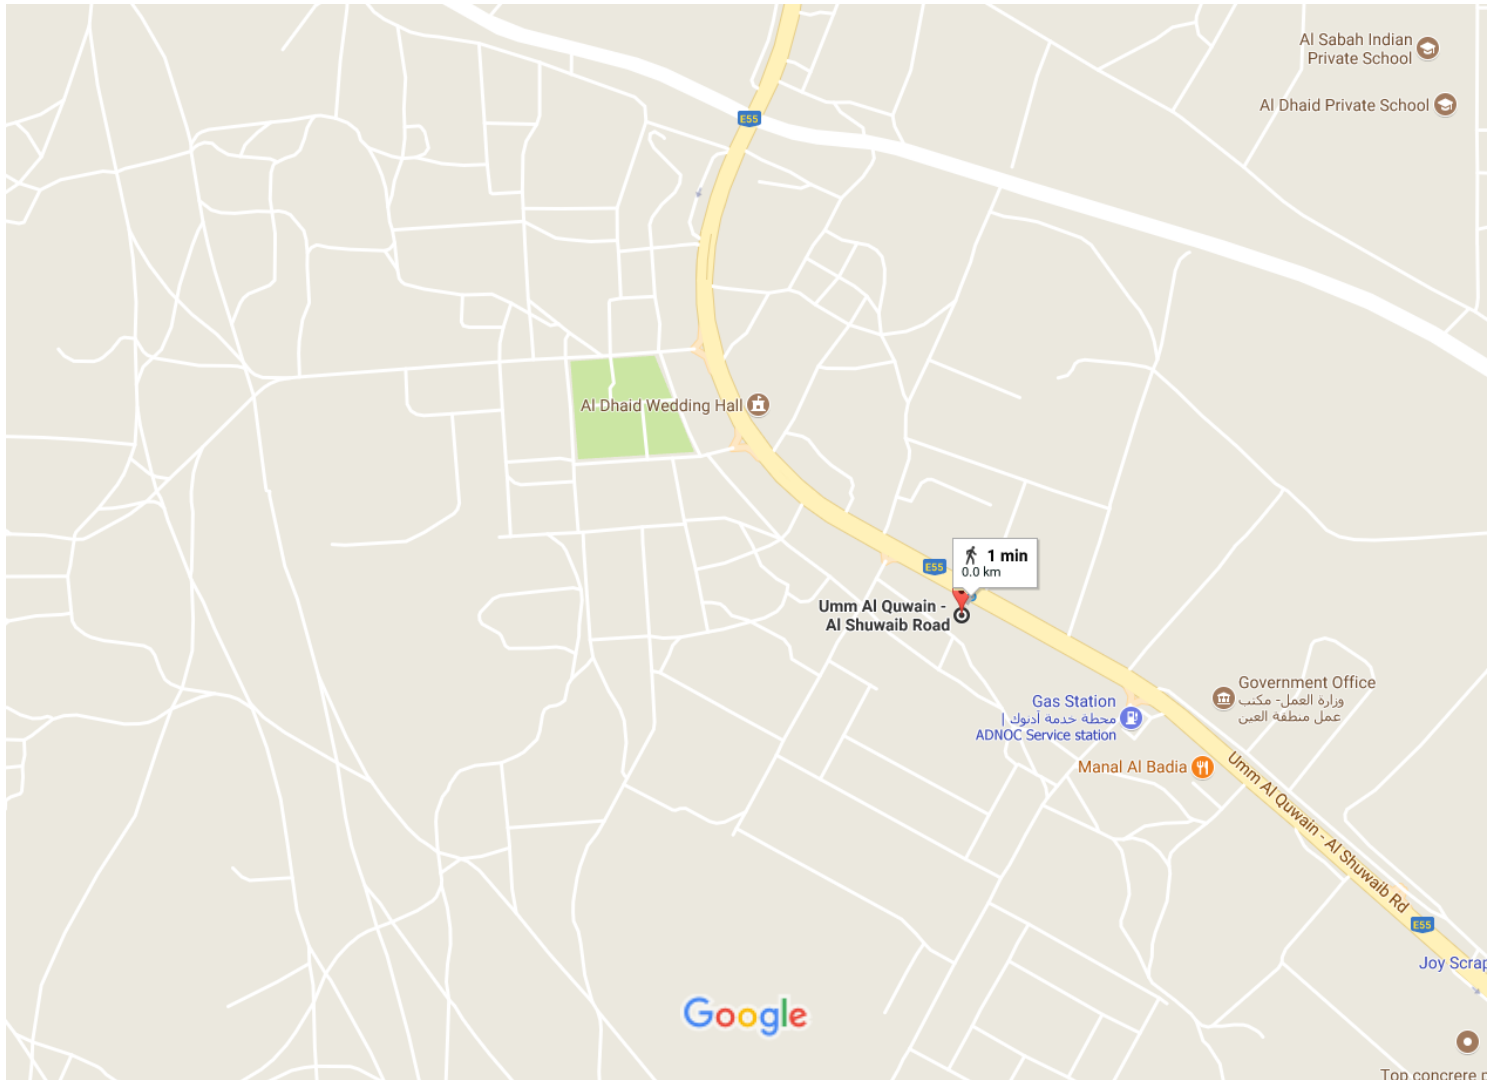

Umm Al Quwain - Al Shuwaib Rd, Sharjah to Umm Al Quwain - Al Shuwaib Rd, Sharjah

Walk 0.0 km, 1 min

Map data ©2017 Google 200 m

via Umm Al Quwain - Al Shuwaib Rd/E55
Mostly flat

1 min
0.0 km