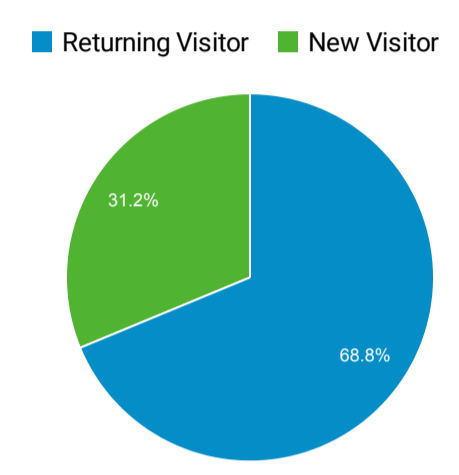

Audience Overview

Apr 1, 2022 - Jun 30, 2022

All Users
100.00% Users

Overview

Users 4,527	New Users 1,657	Sessions 20,869	Number of Sessions per User 4.61
Pageviews 71,956	Pages / Session 3.45	Avg. Session Duration 00:03:38	Bounce Rate 35.33%